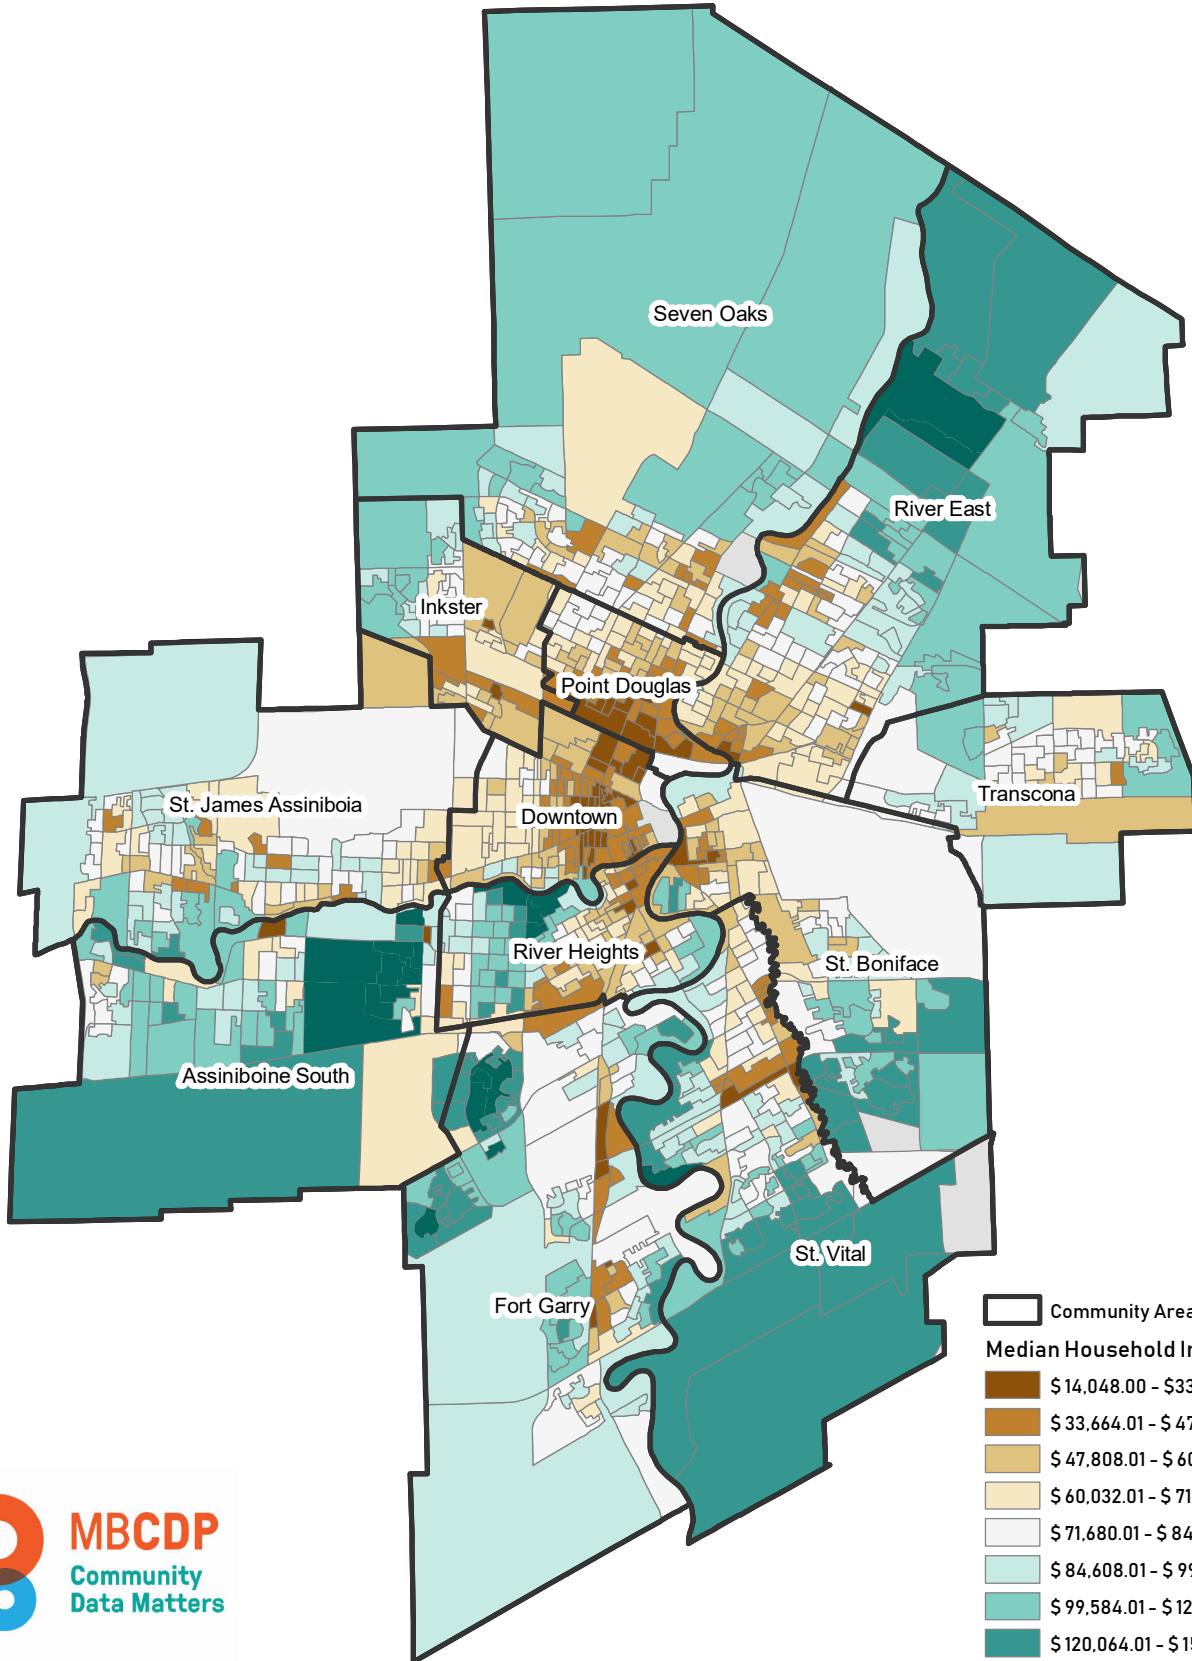

Median Before Tax Household Income in Winnipeg (2015)

Manitoba Collaborative Data Portal
www.mbcdp.ca
 Data Source: 2016 Canadian Census
 March 26, 2018