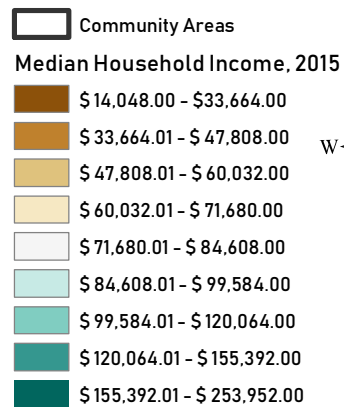

Median Before Tax Household Income in Winnipeg (2015)

Manitoba Collaborative Data Portal
www.mbcdp.ca
 Data Source: 2016 Canadian Census
 March 26, 2018